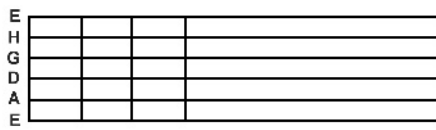

G7

Hm
(engl: Bm)

D

D7

Musical notation showing a melody in C major (4/4 time) and guitar accompaniment with fret numbers for strings 1-5.