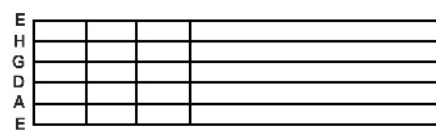

G7

Hm
(engl: Bm)

D

D7

Musical notation showing a melody in C major (4/4 time) and guitar accompaniment with fret numbers for strings 1-5.